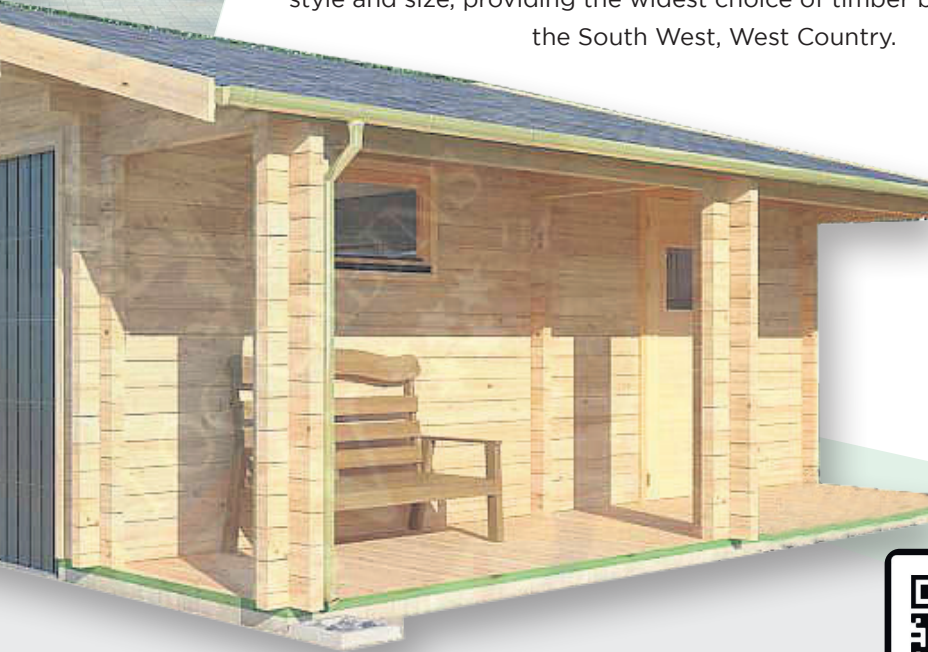

# Looking for your perfect Garage?

MAC Cabins are based in the South West with over 30 years' experience in the construction industry.

We offer a variety of garage and garden buildings compatible with your lifestyle.

# Garage Range

MAC Garage, our collection. Complete with our high standard windows and doors. Whether you are looking for the perfect garage for your pride and joy, of a small collection, MAC Garage range offers a wide extensive choice, to include additional accommodation. Work from Home in the integrated office, or chill out watching the big match. Timber Garage buildings can provide the perfect fit, for Garden Office, Chalet, Log Cabin, our Garage range meets and surpasses the industry standard. The perfect choice of size and configuration. Providing the ultimate choice for all settings.

Whether you are looking for storage space, room for a gym, studio, garden office, playroom or alternative occasional accommodation MAC Cabins ranges are extensive in design, style and size, providing the widest choice of timber buildings in the South West, West Country.