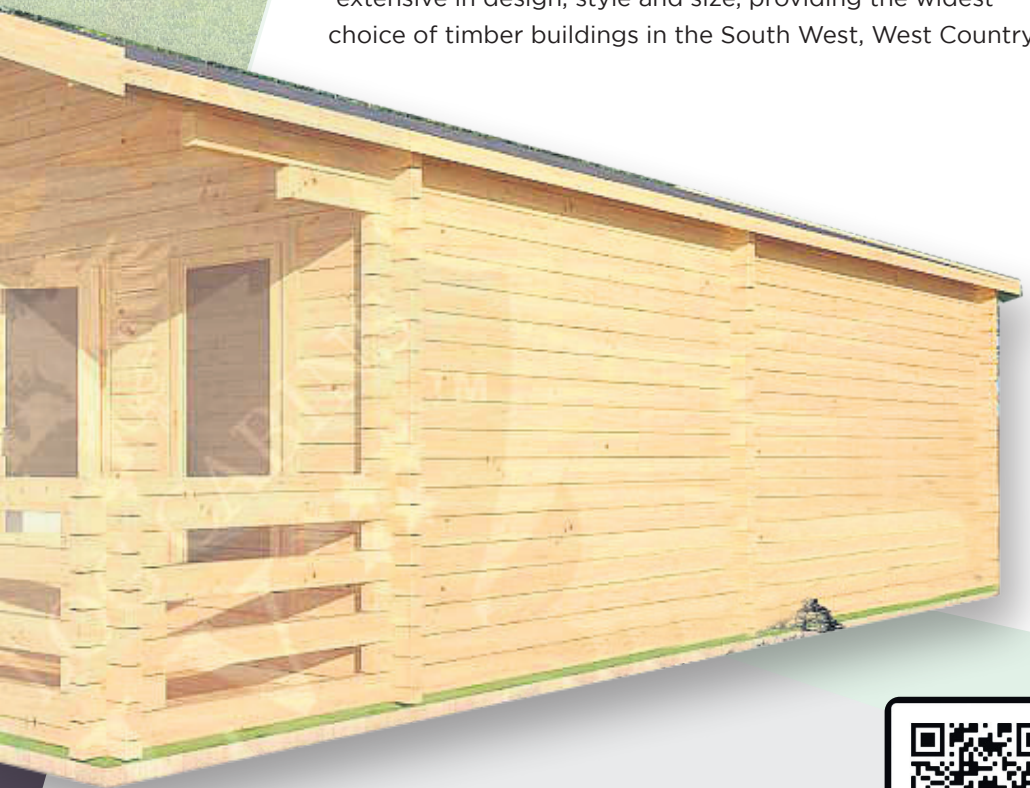

# Modular Artisan Contemporary

We bring your dreams to life with a space you have always wished for. Garden buildings conceptualised to be as unique and individual as you are.

- West Country
- Atlantic Range
- Air Cabins
- Tiny Houses
- MAC Garages
- North Coast
- Glamping Pods
- MAC Offices

# We bring your dreams to life with a space you have always wished for.

Garden buildings conceptualised to be as unique and individual as you are. We offer a variety of garden buildings compatible with your lifestyle.

# MAC West Country

MAC West Country, our collection. Complete with our high standard windows and doors. Whether you are looking for the perfect Summer House, Garden Office, Chalet, Log Cabin, MAC West Country range meets and surpasses the industry standard. The perfect choice of size and configuration. Providing the ultimate choice for all settings.

Whether you are looking for storage space, room for a gym, studio, garden office, playroom or alternative occasional accommodation MAC Cabins ranges are extensive in design, style and size, providing the widest choice of timber buildings in the South West, West Country.